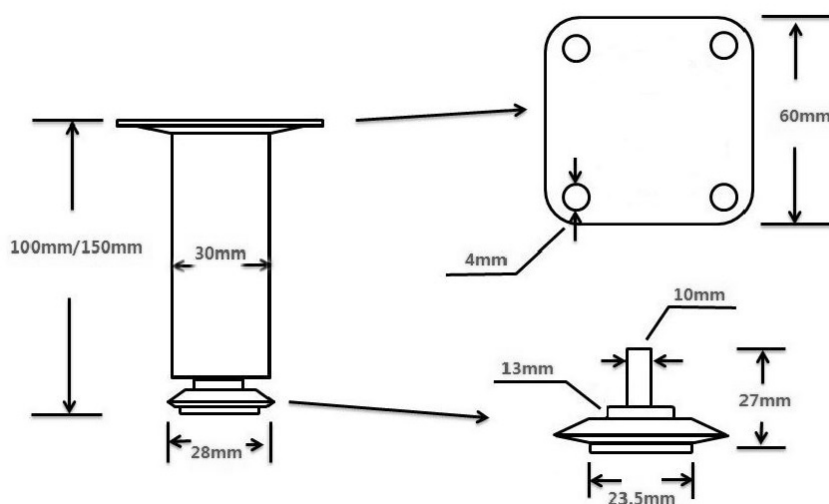

PRODUCT SHEET

Description:

Metal Leg "Anna", $\varnothing 30 \times 100 \text{mm}$, SS-Look, W/Plate 60x60mm, cc: 44x44mm, W/Adjustable Glide w/Hex Nut, 10mm Height, Regulation

Item number:

06.09.410-0

Units	Box	Carton	HS Code	Barcode
Pcs.	10	100	8302420090	
				5704866511629